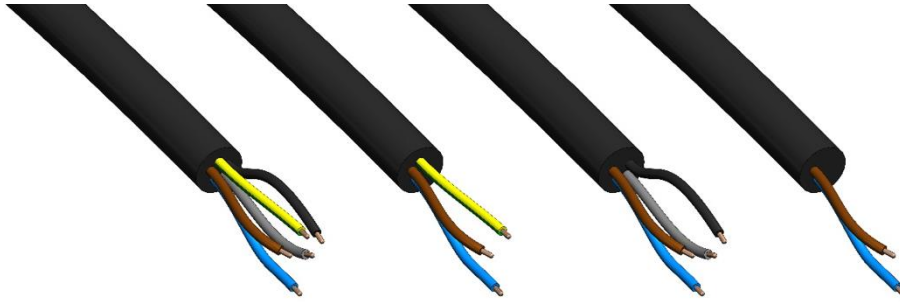

Innolumis

ARIANE

INSTALLATION MANUAL

INSTALLATIEHANDLEIDING
INSTRUCTIONS DE MONTAGE
MONTAGEANLEITUNG
ISTRUZIONI DI MONTAGGIO
INSTRUCCIONES DE MONTAJE

CAUTION, RISK OF
ELECTRIC SHOCK

IEC EN60598	IP66	IK10	220-240VAC 50-60Hz					
-----------------------	-------------	-------------	-----------------------	--	--	--	--	--

3.

Class I external wiring Class I standard Class II external wiring Class II standard

		Blue	Brown	Yellow/Green	Grey	Black
Class 1	Standard/D4i	N	L			
	1-10V/DALI Class 1	N	L		+ 0-10V / D+	- 1-10V / D-
	SDU Class1	N	L			+LC
Class 2	Standard/D4i	N	L			
	1-10V/DALI Class2	N	L		+ 0-10V / D+	- 1-10V / D-
	SDU Class2	N	L			+LC

PLEASE MAKE SURE TO LUBRICATE ALL NUTS/BOLTS WITH AN APPROPRIATE GREASE OR LUBRICATION. SUGGESTION: KROON OIL CERAMIC GREASE.

THE LIGHT SOURCE CONTAINED IN THIS LUMINAIRE SHALL ONLY BE REPLACED BY THE MANUFACTURER OR HIS SERVICE AGENT OR A SIMILAR QUALIFIED PERSON.