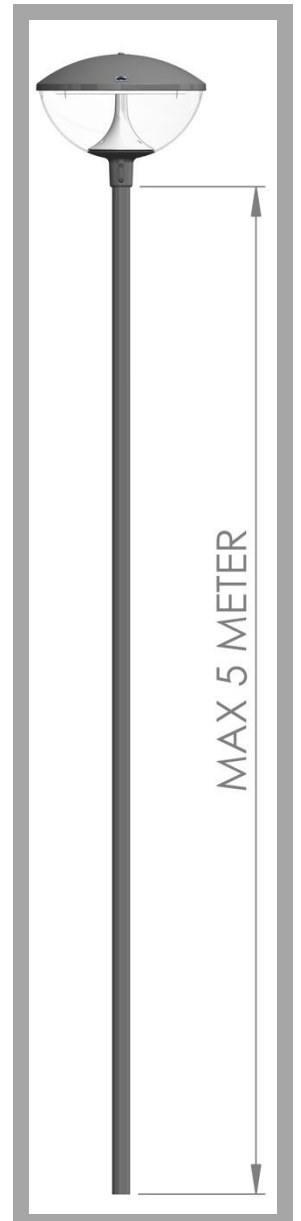

Innolumis

ARIANE

INSTALLATION MANUAL

INSTALLATIEHANDLEIDING
INSTRUCTIONS DE MONTAGE
MONTAGEANLEITUNG
ISTRUZIONI DI MONTAGGIO
INSTRUCCIONES DE MONTAJE

CAUTION, RISK OF
ELECTRIC SHOCK

IEC EN60598	IP66	IK10	220-240VAC 50-60Hz					
-----------------------	-------------	-------------	-----------------------	--	--	--	--	--

3.

Class I external wiring Class I standard Class II external wiring Class II standard

		Blue	Brown	Yellow/Green	Grey	Black
Class 1	Standard/D4i	N	L			
	1-10V/DALI Class 1	N	L		+ 0-10V / D+	- 1-10V / D-
	SDU Class1	N	L			+LC
Class 2	Standard/D4i	N	L			
	1-10V/DALI Class2	N	L		+ 0-10V / D+	- 1-10V / D-
	SDU Class2	N	L			+LC

PLEASE MAKE SURE TO LUBRICATE ALL NUTS/BOLTS WITH AN APPROPRIATE GREASE OR LUBRICATION. SUGGESTION: KROON OIL CERAMIC GREASE.

THE LIGHT SOURCE CONTAINED IN THIS LUMINAIRE SHALL ONLY BE REPLACED BY THE MANUFACTURER OR HIS SERVICE AGENT OR A SIMILAR QUALIFIED PERSON.