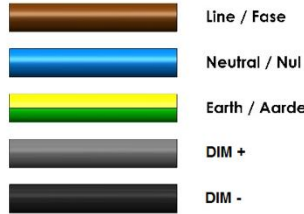

3.

Class I external wiring Class I standard Class II external wiring Class II standard

		Blue	Brown	Yellow/Green	Grey	Black
Class 1	Standard/D4i	N	L			
	1-10V/DALI Class 1	N	L		+ 0-10V / D+	- 1-10V / D-
	SDU Class1	N	L			+LC
Class 2	Standard/D4i	N	L			
	1-10V/DALI Class2	N	L		+ 0-10V / D+	- 1-10V / D-
	SDU Class2	N	L			+LC