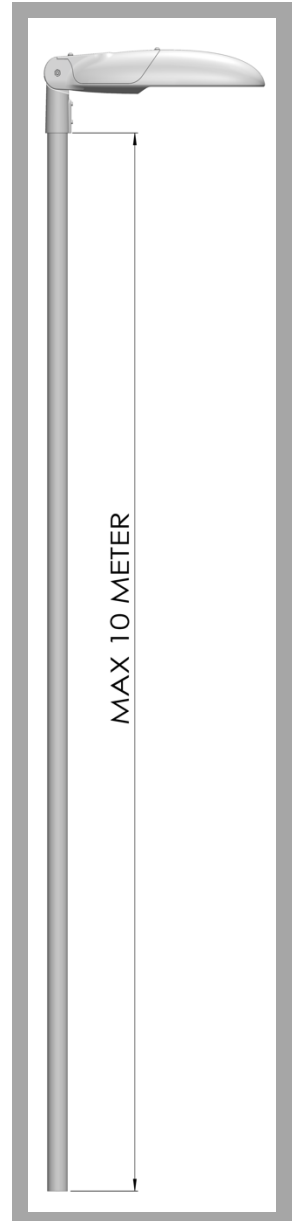

Innolumis

Nicole

INSTALLATION MANUAL

INSTALLATIEHANDLEIDING
INSTRUCTIONS DE MONTAGE
MONTAGEANLEITUNG
ISTRUZIONI DI MONTAGGIO
INSTRUCCIONES DE MONTAJE

CAUTION, RISK OF
ELECTRIC SHOCK

IEC EN60598	IP66 IP67	IK08	220-240VAC 50-60Hz					
-----------------------	----------------------------	-------------	-----------------------	--	--	--	--	--

**USE CORRECTLY RATED POWERCORD, ACCORDING TO LOCAL LEGISLATION
ALWAYS USE FERRULES WHEN CONNECTING THE POWERCORD TO THE LUMINAIRE
CHECK MARKINGS ON POWERENTRY CONNECTOR WHEN CONNECTING THE POWERCORD**

**PLEASE MAKE SURE TO LUBRICATE ALL NUTS/BOLTS WITH AN APPROPRIATE GREASE OR
LUBRICATION. SUGGESTION: KROON OIL CERAMIC GREASE.**

**THE LIGHT SOURCE CONTAINED IN THIS LUMINAIRE SHALL ONLY BE REPLACED BY THE
MANUFACTURER OR HIS SERVICE AGENT OR A SIMILAR QUALIFIED PERSON.**