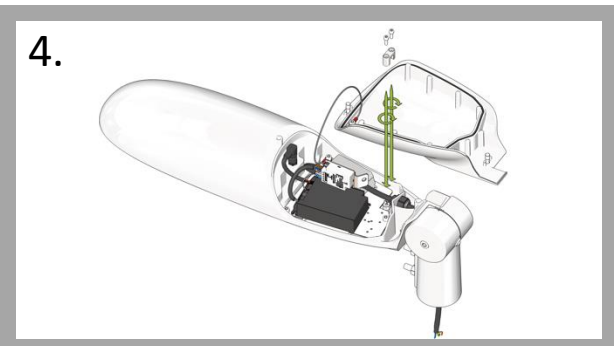

Innolumis

Nicole

INSTALLATION MANUAL

INSTALLATIEHANDLEIDING
INSTRUCTIONS DE MONTAGE
MONTAGEANLEITUNG
ISTRUZIONI DI MONTAGGIO
INSTRUCCIONES DE MONTAJE

CAUTION, RISK OF
ELECTRIC SHOCK

IEC EN60598	IP66 IP67	IK08	220-240VAC 50-60Hz					
-----------------------	----------------------------	-------------	-----------------------	--	--	--	--	--

**USE CORRECTLY RATED POWERCORD, ACCORDING TO LOCAL LEGISLATION
ALWAYS USE FERRULES WHEN CONNECTING THE POWERCORD TO THE LUMINAIRE
CHECK MARKINGS ON POWERENTRY CONNECTOR WHEN CONNECTING THE POWERCORD**