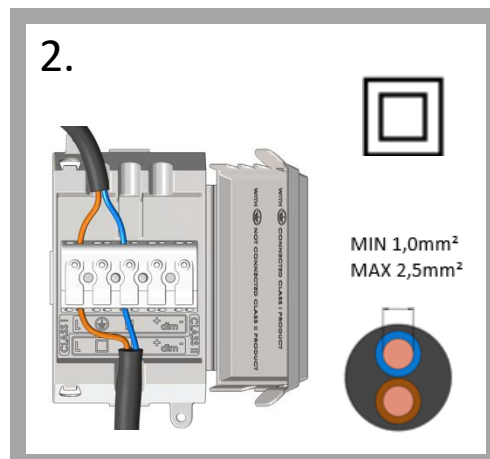

Innolumis

Nicole

INSTALLATION MANUAL

INSTALLATIEHANDLEIDING
INSTRUCTIONS DE MONTAGE
MONTAGEANLEITUNG
ISTRUZIONI DI MONTAGGIO
INSTRUCCIONES DE MONTAJE

CAUTION, RISK OF
ELECTRIC SHOCK

IEC EN60598	IP66 IP67	IK08	220-240VAC 50-60Hz					
-----------------------	----------------------------	-------------	-----------------------	--	--	--	--	--

**USE CORRECTLY RATED POWERCORD, ACCORDING TO LOCAL LEGISLATION
ALWAYS USE FERRULES WHEN CONNECTING THE POWERCORD TO THE LUMINAIRE
CHECK MARKINGS ON POWERENTRY CONNECTOR WHEN CONNECTING THE POWERCORD**