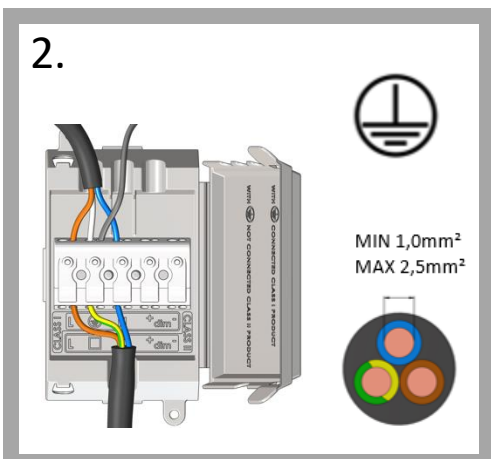

Innolumis

Nicole

INSTALLATION MANUAL

INSTALLATIEHANDLEIDING
INSTRUCTIONS DE MONTAGE
MONTAGEANLEITUNG
ISTRUZIONI DI MONTAGGIO
INSTRUCCIONES DE MONTAJE

CAUTION, RISK OF
ELECTRIC SHOCK

IEC EN60598	IP66 IP67	IK08	220-240VAC 50-60Hz					
-----------------------	----------------------------	-------------	-----------------------	--	--	--	--	--

**USE CORRECTLY RATED POWERCORD, ACCORDING TO LOCAL LEGISLATION
ALWAYS USE FERRULES WHEN CONNECTING THE POWERCORD TO THE LUMINAIRE
CHECK MARKINGS ON POWERENTRY CONNECTOR WHEN CONNECTING THE POWERCORD**