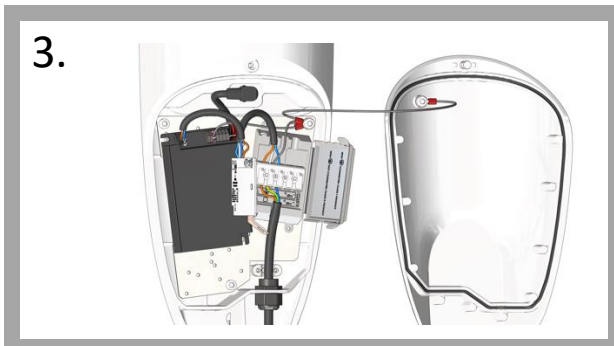

Innolumis

Nicole

INSTALLATION MANUAL

INSTALLATIEHANDLEIDING
INSTRUCTIONS DE MONTAGE
MONTAGEANLEITUNG
ISTRUZIONI DI MONTAGGIO
INSTRUCCIONES DE MONTAJE

CAUTION, RISK OF
ELECTRIC SHOCK

IEC EN60598	IP66 IP67	IK08	220-240VAC 50-60Hz					
-----------------------	----------------------------	-------------	-----------------------	--	--	--	--	--

**USE CORRECTLY RATED POWERCORD, ACCORDING TO LOCAL LEGISLATION
ALWAYS USE FERRULES WHEN CONNECTING THE POWERCORD TO THE LUMINAIRE
CHECK MARKINGS ON POWERENTRY CONNECTOR WHEN CONNECTING THE POWERCORD**