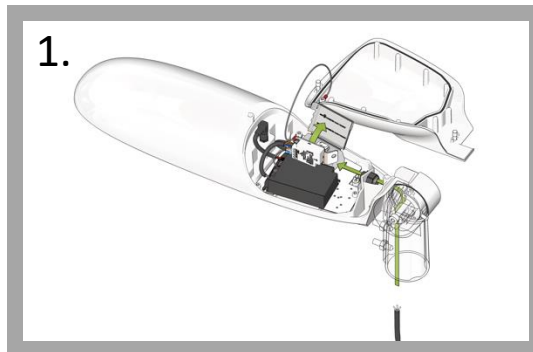

Innolumis

Nicole

INSTALLATION MANUAL

INSTALLATIEHANDLEIDING
INSTRUCTIONS DE MONTAGE
MONTAGEANLEITUNG
ISTRUZIONI DI MONTAGGIO
INSTRUCCIONES DE MONTAJE

CAUTION, RISK OF
ELECTRIC SHOCK

IEC EN60598	IP66 IP67	IK08	220-240VAC 50-60Hz					
-----------------------	----------------------------	-------------	-----------------------	--	--	--	--	--

**USE CORRECTLY RATED POWERCORD, ACCORDING TO LOCAL LEGISLATION
ALWAYS USE FERRULES WHEN CONNECTING THE POWERCORD TO THE LUMINAIRE
CHECK MARKINGS ON POWERENTRY CONNECTOR WHEN CONNECTING THE POWERCORD**