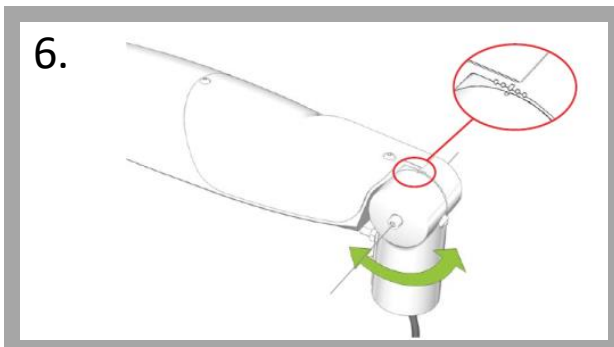

Innolumis

Nicole

INSTALLATION MANUAL

INSTALLATIEHANDLEIDING
INSTRUCTIONS DE MONTAGE
MONTAGEANLEITUNG
ISTRUZIONI DI MONTAGGIO
INSTRUCCIONES DE MONTAJE

CAUTION, RISK OF
ELECTRIC SHOCK

IEC EN60598	IP66 IP67	IK08	220-240VAC 50-60Hz					
-----------------------	----------------------------	-------------	-----------------------	--	--	--	--	--

**USE CORRECTLY RATED POWERCORD, ACCORDING TO LOCAL LEGISLATION
ALWAYS USE FERRULES WHEN CONNECTING THE POWERCORD TO THE LUMINAIRE
CHECK MARKINGS ON POWERENTRY CONNECTOR WHEN CONNECTING THE POWERCORD**