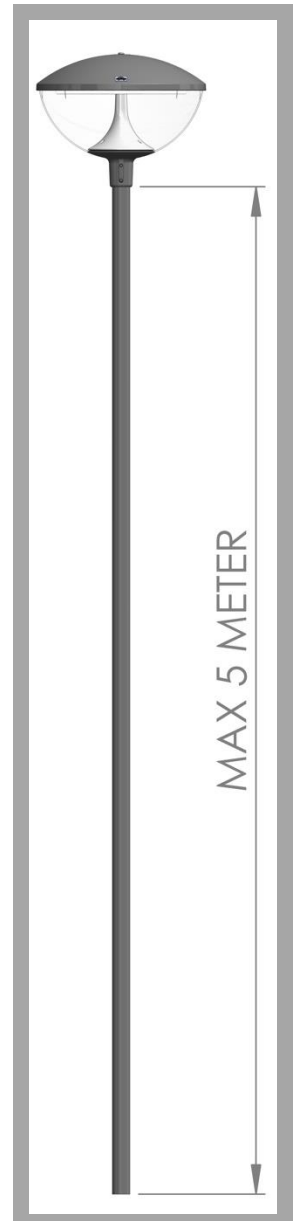

Innolumis

ARIANE

INSTALLATION MANUAL

INSTALLATIEHANDLEIDING
INSTRUCTIONS DE MONTAGE
MONTAGEANLEITUNG
ISTRUZIONI DI MONTAGGIO
INSTRUCCIONES DE MONTAJE

CAUTION, RISK OF
ELECTRIC SHOCK

IEC EN60598	IP66	IK10	220-240VAC 50-60Hz					
-----------------------	-------------	-------------	-----------------------	--	--	--	--	--

3.

		Blue	Brown	Yellow/Green	Grey	Black
Class 1	Standard/D4i	N	L			
	1-10V/DALI Class 1	N	L		+ 0-10V / D+	- 1-10V / D-
	SDU Class1	N	L			+LC
Class 2	Standard/D4i	N	L			
	1-10V/DALI Class2	N	L		+ 0-10V / D+	- 1-10V / D-
	SDU Class2	N	L			+LC

PLEASE MAKE SURE TO LUBRICATE ALL NUTS/BOLTS WITH AN APPROPRIATE GREASE OR LUBRICATION. SUGGESTION: KROON OIL CERAMIC GREASE.

THE LIGHT SOURCE CONTAINED IN THIS LUMINAIRE SHALL ONLY BE REPLACED BY THE MANUFACTURER OR HIS SERVICE AGENT OR A SIMILAR QUALIFIED PERSON.